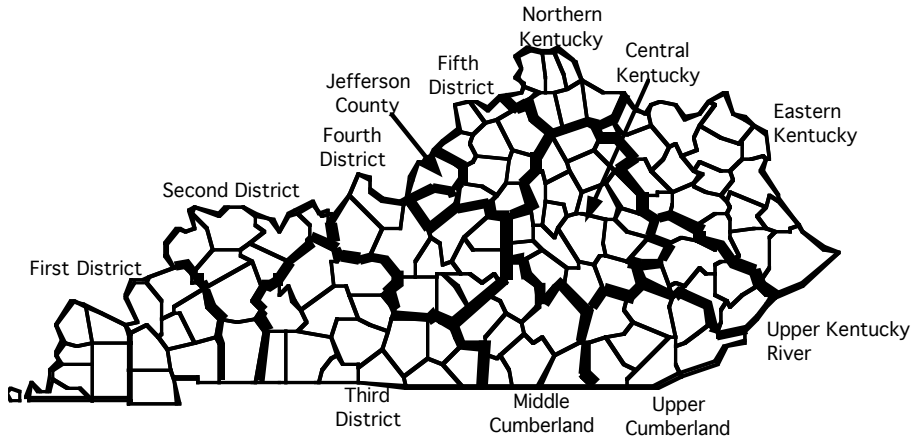

KSTA Districts with Counties

First District

Caldwell
 Calloway
 Carlisle
 Crittenden
 Fulton
 Graves
 Hickman
 Livingston
 Lyon
 McCrackin
 Marshall
 Trigg

Second District

Christian
 Daviess
 Hancock
 Henderson
 Hopkins
 McLean
 Union
 Webster

Third District

Allen
 Barren
 Butler
 Cumberland
 Edmonson
 Logan
 Metcalfe
 Monroe
 Muhlenberg
 Ohio
 Simpson
 Todd
 Warren

Fourth District

Breckinridge
 Bullitt
 Grayson
 Green
 Hardin
 Hart
 Larue
 Marion
 Meade
 Nelson
 Taylor
 Washington

Fifth District

Anderson
 Carroll
 Henry
 Oldham
 Owen
 Shelby
 Spencer
 Trimble

Northern Kentucky

Boone
 Bracken
 Campbell
 Gallatin
 Grant
 Kenton
 Pendleton

Eastern Kentucky

Bath
 Boyd
 Carter
 Elliot
 Fleming
 Floyd
 Greenup
 Johnson
 Lawrence
 Lewis
 Magoffin
 Martin
 Mason
 Menifee
 Morgan
 Pike
 Robertson
 Rowan